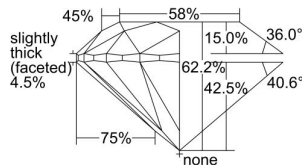

GIA®

FACSIMILE

GIA REPORT

7348335372

Verify this report at GIA.edu

GIA NATURAL DIAMOND DOSSIER®

December 16, 2019
GIA Report Number 7348335372
Shape and Cutting Style ..... Round Brilliant
Measurements ..... 4.42 - 4.46 x 2.76 mm

GRADING RESULTS

Carat Weight ..... 0.34 carat
Color Grade ..... G
Clarity Grade VS1
Cut Grade ..... Very Good

ADDITIONAL GRADING INFORMATION

Polish ..... Excellent
Symmetry ..... Excellent
Fluorescence ..... Medium Blue
Clarity Characteristics ..... Crystal, Pinpoint
Inscription(s): GIA 7348335372

PROPORTIONS

Profile to actual proportions

GRADING SCALES

GIA COLOR SCALE	GIA CLARITY SCALE	GIA CUT SCALE	
D	FLAWLESS	EXCELLENT	
E	INTERNALLY FLAWLESS		
F		VVS₁	VERY GOOD
G	VVS₂		
H	VS₁	GOOD	
I	VS₂		
J	SI₁	FAIR	
K	SI₂		
L	I₁	POOR	
M			
N			
O	I₂		
P			
Q			
R	I₃		
S			
T			
U			
V			
W			
X			
Y			
Z