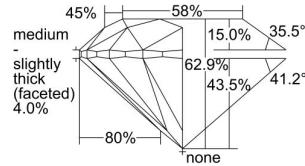

GIA®

FACSIMILE

GIA REPORT 7348326941

Verify this report at GIA.edu

GIA NATURAL DIAMOND DOSSIER®

December 16, 2019
GIA Report Number 7348326941
Shape and Cutting Style ..... Round Brilliant
Measurements ..... 4.22 - 4.27 x 2.67 mm

GRADING RESULTS

Carat Weight ..... 0.30 carat
Color Grade ..... G
Clarity Grade VS1
Cut Grade ..... Excellent

ADDITIONAL GRADING INFORMATION

Polish ..... Excellent
Symmetry ..... Very Good
Fluorescence ..... None
Clarity Characteristics..... Indented Natural, Pinpoint
Inscription(s): GIA 7348326941

PROPORTIONS

Profile to actual proportions

GRADING SCALES

GIA COLOR SCALE	GIA CLARITY SCALE	GIA CUT SCALE	
D	FLAWLESS	EXCELLENT	
E	INTERNALLY FLAWLESS		
F		VVS₁	VERY GOOD
G	VVS₂		
H	VS₁	GOOD	
I	VS₂		
J	SI₁	FAIR	
K	SI₂		
L	I₁	POOR	
M			
N			
O	I₂		
P			
Q			
R	I₃		
S			
T			
U			
V			
W			
X			
Y			
Z