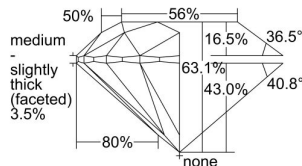

GIA®

FACSIMILE

GIA REPORT 7348315226

Verify this report at GIA.edu

GIA NATURAL DIAMOND DOSSIER®

December 16, 2019
GIA Report Number 7348315226
Shape and Cutting Style ..... Round Brilliant
Measurements ..... 5.63 - 5.66 x 3.56 mm

GRADING RESULTS

Carat Weight ..... 0.70 carat
Color Grade ..... F
Clarity Grade VS1
Cut Grade ..... Excellent

ADDITIONAL GRADING INFORMATION

Polish ..... Excellent
Symmetry ..... Excellent
Fluorescence ..... None
Clarity Characteristics ..... Crystal, Cloud, Pinpoint
Inscription(s): GIA 7348315226

PROPORTIONS

Profile to actual proportions

GRADING SCALES

GIA COLOR SCALE

COLOURLESS	D
	E
	F
	G
	H
	I
	J
NEAR COLOURLESS	K
	L
Faint	M
	N
	O
	P
Very Light	Q
	R
	S
	T
	U
	V
Light	W
	X
	Y
	Z

GIA CLARITY SCALE

FLAWLESS	VERY VERY SLIGHTLY INCLUDED	VS₁	VS₂	VS₁	VS₂	SLIGHTLY INCLUDED	SI₁	SI₂	I₁	I₂	I₃	
												INTERNALLY FLAWLESS

GIA CUT SCALE

EXCELLENT
VERY GOOD
GOOD
FAIR
POOR