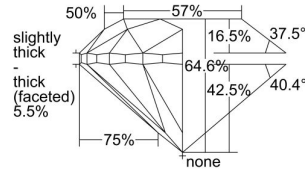

GIA®

FACSIMILE

GIA REPORT 7348202842

Verify this report at GIA.edu

GIA NATURAL DIAMOND DOSSIER®

November 28, 2019
GIA Report Number 7348202842
Shape and Cutting Style ..... Round Brilliant
Measurements ..... 5.49 - 5.55 x 3.57 mm

GRADING RESULTS

Carat Weight ..... 0.70 carat
Color Grade ..... D
Clarity Grade VS2
Cut Grade ..... Very Good

ADDITIONAL GRADING INFORMATION

Polish ..... Excellent
Symmetry ..... Very Good
Fluorescence ..... None
Clarity Characteristics..... Crystal, Cloud, Knot
Inscription(s): GIA 7348202842

PROPORTIONS

Profile to actual proportions

GRADING SCALES

GIA COLOR SCALE	GIA CLARITY SCALE	GIA CUT SCALE	
D	FLAWLESS	EXCELLENT	
E	INTERNALLY FLAWLESS		
F		VVS₁	VERY GOOD
G	VVS₂		
H	VS₁	GOOD	
I	VS₂		
J	SI₁	FAIR	
K	SI₂		
L	I₁	POOR	
M	I₂		
N	I₃		
O			
P			
Q			
R			
S			
T			
U			
V			
W			
X			
Y			
Z