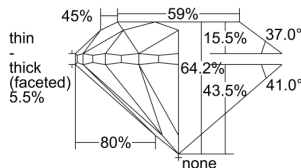

GIA®

FACSIMILE

GIA REPORT

7348080480

Verify this report at GIA.edu

GIA NATURAL DIAMOND DOSSIER®

November 06, 2019
GIA Report Number **7348080480**
Shape and Cutting Style ..... **Round Brilliant**
Measurements ..... **4.42 - 4.46 x 2.85 mm**

GRADING RESULTS

Carat Weight ..... **0.36 carat**
Color Grade ..... **G**
Clarity Grade **VS2**
Cut Grade ..... **Very Good**

ADDITIONAL GRADING INFORMATION

Polish ..... **Excellent**
Symmetry ..... **Very Good**
Fluorescence ..... **Medium Blue**
Clarity Characteristics..... **Cloud, Crystal, Indented Natural**
Inscription(s): **GIA 7348080480**

PROPORTIONS

Profile to actual proportions

GRADING SCALES

GIA COLOR SCALE	GIA CLARITY SCALE	GIA CUT SCALE	
D	FLAWLESS	EXCELLENT	
E	INTERNALLY FLAWLESS		
F		VVS₁	VERY GOOD
G	VVS₂		
H	VS₁	GOOD	
I	VS₂		
J	SI₁	FAIR	
K	SI₂		
L	I₁	POOR	
M	I₂		
N	I₃		
O			
P			
Q			
R			
S			
T			
U			
V			
W			
X			
Y			
Z