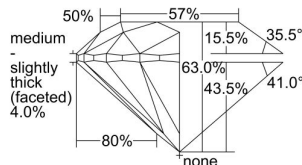

GIA®

FACSIMILE

GIA REPORT

7346474965

Verify this report at GIA.edu

GIA NATURAL DIAMOND DOSSIER®

January 01, 2020
GIA Report Number 7346474965
Shape and Cutting Style ..... Round Brilliant
Measurements ..... 5.30 - 5.37 x 3.36 mm

GRADING RESULTS

Carat Weight ..... 0.60 carat
Color Grade ..... H
Clarity Grade VVS1
Cut Grade ..... Excellent

ADDITIONAL GRADING INFORMATION

Polish ..... Excellent
Symmetry ..... Very Good
Fluorescence ..... Faint
Clarity Characteristics..... Pinpoint, Cloud, Indented Natural
Inscription(s): GIA 7346474965

PROPORTIONS

Profile to actual proportions

GRADING SCALES

GIA COLOR SCALE

COLORESS	D
	E
	F
	G
	H
	I
	J
NEAR COLORESS	K
	L
FAINT	M
	N
	O
	P
VERY LIGHT	Q
	R
	S
	T
	U
	V
	W
	X
	Y
LIGHT	Z

GIA CLARITY SCALE

VERY VERY SLIGHTLY INCLUDED	FLAWLESS
	INTERNALLY FLAWLESS
VERY SLIGHTLY INCLUDED	VVS₁
	VVS₂
SLIGHTLY INCLUDED	VS₁
	VS₂
INCLUDED	SI₁
	SI₂
	I₁
	I₂
	I₃

GIA CUT SCALE

EXCELLENT
VERY GOOD
GOOD
FAIR
POOR