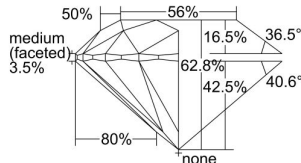

GIA®

FACSIMILE

GIA REPORT 7346457393

Verify this report at GIA.edu

GIA NATURAL DIAMOND DOSSIER®

December 30, 2019
GIA Report Number 7346457393
Shape and Cutting Style ..... Round Brilliant
Measurements ..... 4.34 - 4.36 x 2.73 mm

GRADING RESULTS

Carat Weight ..... 0.32 carat
Color Grade ..... F
Clarity Grade VS1
Cut Grade ..... Excellent

ADDITIONAL GRADING INFORMATION

Polish ..... Excellent
Symmetry ..... Excellent
Fluorescence ..... None
Clarity Characteristics..... Crystal, Feather, Pinpoint, Needle
Inscription(s): GIA 7346457393

PROPORTIONS

Profile to actual proportions

GRADING SCALES

GIA COLOR SCALE

COLORED	D
	E
	F
	G
	H
	I
	J
NEAR COLORLESS	K
	L
	M
	N
	O
	P
	Q
	R
	S
	T
	U
	V
	W
	X
	Y
LIGHT	Z

GIA CLARITY SCALE

FLAWLESS	INTERNAL FLAWLESS	
		EXCELLENT
VERY VERY SLIGHTLY INCLUDED	VVS₁	
	VVS₂	
VERY SLIGHTLY INCLUDED	VS₁	
	VS₂	
SLIGHTLY INCLUDED	SI₁	
	SI₂	
INCLUDED	I₁	
	I₂	
	I₃	
POOR		

GIA CUT SCALE

EXCELLENT
VERY GOOD
GOOD
FAIR
POOR