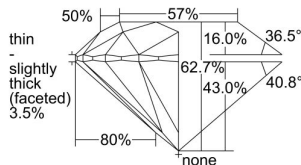

GIA®

FACSIMILE

GIA REPORT

7346433516

Verify this report at GIA.edu

GIA NATURAL DIAMOND DOSSIER®

December 27, 2019
GIA Report Number **7346433516**
Shape and Cutting Style ..... **Round Brilliant**
Measurements ..... **4.67 - 4.71 x 2.94 mm**

GRADING RESULTS

Carat Weight ..... **0.40 carat**
Color Grade ..... **E**
Clarity Grade **VS1**
Cut Grade ..... **Excellent**

ADDITIONAL GRADING INFORMATION

Polish ..... **Excellent**
Symmetry ..... **Very Good**
Fluorescence ..... **Strong Blue**
Clarity Characteristics..... **Cloud, Etch Channel, Feather, Pinpoint**
Inscription(s): **GIA 7346433516**

PROPORTIONS

GRADING SCALES

GIA COLOR SCALE

COLORLESS	D
	E
	F
	G
	H
	I
	J
NEAR COLORLESS	K
	L
Faint	M
	N
	O
	P
Very Light	Q
	R
	S
	T
	U
	V
	W
	X
	Y
Light	Z

GIA CLARITY SCALE

FLAWLESS	VERY VERY SLIGHTLY INCLUDED	VS₁	VS₂	VS₁	VS₂	SL₁	SL₂	I₁	I₂	I₃		
											FLAWLESS	INTERNALLY FLAWLESS

GIA CUT SCALE

EXCELLENT
VERY GOOD
GOOD
FAIR
POOR