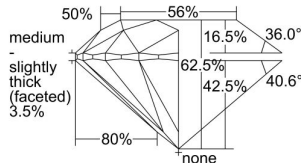

GIA®

FACSIMILE

GIA REPORT

7346352831

Verify this report at GIA.edu

GIA NATURAL DIAMOND DOSSIER®

December 19, 2019
GIA Report Number **7346352831**
Shape and Cutting Style ..... **Round Brilliant**
Measurements ..... **4.45 - 4.47 x 2.79 mm**

GRADING RESULTS

Carat Weight ..... **0.34 carat**
Color Grade ..... **F**
Clarity Grade ..... **Internally Flawless**
Cut Grade ..... **Excellent**

ADDITIONAL GRADING INFORMATION

Polish ..... **Excellent**
Symmetry ..... **Excellent**
Fluorescence ..... **None**
Clarity Characteristics..... **Minor Details of Polish**
Inscription(s): **GIA 7346352831**

PROPORTIONS

Profile to actual proportions