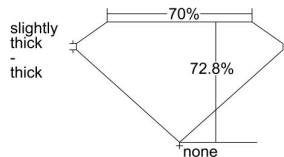

GIA®

FACSIMILE

GIA REPORT

7346302157

Verify this report at GIA.edu

GIA NATURAL DIAMOND DOSSIER®

December 11, 2019
GIA Report Number 7346302157
Shape and Cutting Style ..... Square Modified Brilliant
Measurements ..... 4.88 x 4.84 x 3.53 mm

GRADING RESULTS

Carat Weight ..... 0.70 carat
Color Grade ..... F
Clarity Grade VS1

ADDITIONAL GRADING INFORMATION

Polish ..... Very Good
Symmetry ..... Excellent
Fluorescence ..... None
Clarity Characteristics ..... Cloud, Pinpoint
Inscription(s): GIA 7346302157

PROPORTIONS

Profile not to actual proportions

GRADING SCALES

GIA COLOR SCALE		GIA CLARITY SCALE			
COLORLESS	D	VERY VERY SLIGHTLY INCLUDED	FLAWLESS		
	E		INTERNALLY FLAWLESS		
	F	VERY SLIGHTLY INCLUDED	VVS₁		
	G		VVS₂		
	H		VS₁		
	NEAR COLORLESS	I	SLIGHTLY INCLUDED	VS₂	
		J		SI₁	
		FAINT	K	INCLUDED	SI₂
			L		I₁
			M		I₂
VERT LIGHT			N	INCLUDED	I₃
			O		
			P		
	Q				
LIGHT	R				
	S				
	T				
	U				
	V				
	Z