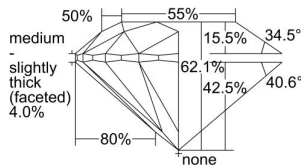

GIA®

FACSIMILE

GIA REPORT

7346277718

Verify this report at GIA.edu

GIA NATURAL DIAMOND DOSSIER®

December 09, 2019
GIA Report Number **7346277718**
Shape and Cutting Style ..... **Round Brilliant**
Measurements ..... **5.68 - 5.70 x 3.53 mm**

GRADING RESULTS

Carat Weight ..... **0.70 carat**
Color Grade ..... **H**
Clarity Grade **S11**
Cut Grade ..... **Excellent**

ADDITIONAL GRADING INFORMATION

Polish ..... **Excellent**
Symmetry ..... **Excellent**
Fluorescence ..... **None**
Clarity Characteristics ..... **Crystal, Cloud**
Inscription(s): **GIA 7346277718**

PROPORTIONS

Profile to actual proportions

GRADING SCALES

GIA COLOR SCALE

COLORESS	D
	E
	F
	G
	H
	I
	J
NEAR COLORESS	K
	L
FAINT	M
	N
	O
	P
VERY LIGHT	Q
	R
	S
	T
	U
	V
	W
	X
	Y
LIGHT	Z

GIA CLARITY SCALE

FLAWLESS	VERY VERY SLIGHTLY INCLUDED	VVS₁	
			VVS₂
INTERNALLY FLAWLESS	VERY SLIGHTLY INCLUDED	VS₁	
		VS₂	
SLIGHTLY INCLUDED	SLIGHTLY INCLUDED	SI₁	
		SI₂	
INCLUDED	INCLUDED	I₁	
		I₂	
		I₃	

GIA CUT SCALE

EXCELLENT	VERY GOOD	GOOD	FAIR	POOR