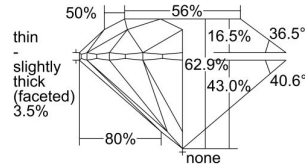

GIA®

FACSIMILE

GIA REPORT 7346007831

Verify this report at GIA.edu

GIA NATURAL DIAMOND DOSSIER®

October 24, 2019
GIA Report Number 7346007831
Shape and Cutting Style ..... Round Brilliant
Measurements ..... 5.58 - 5.66 x 3.54 mm

GRADING RESULTS

Carat Weight ..... 0.70 carat
Color Grade ..... G
Clarity Grade S11
Cut Grade ..... Excellent

ADDITIONAL GRADING INFORMATION

Polish ..... Excellent
Symmetry ..... Very Good
Fluorescence ..... None
Clarity Characteristics..... Cloud, Feather, Crystal
Inscription(s): GIA 7346007831

PROPORTIONS

Profile to actual proportions