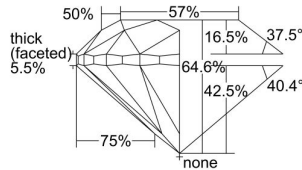

GIA®

FACSIMILE

GIA REPORT

7343265716

Verify this report at GIA.edu

GIA NATURAL DIAMOND DOSSIER®

December 06, 2019
GIA Report Number 7343265716
Shape and Cutting Style ..... Round Brilliant
Measurements ..... 4.90 - 4.96 x 3.18 mm

GRADING RESULTS

Carat Weight ..... 0.50 carat
Color Grade ..... F
Clarity Grade VVS2
Cut Grade ..... Very Good

ADDITIONAL GRADING INFORMATION

Polish ..... Excellent
Symmetry ..... Very Good
Fluorescence ..... None
Clarity Characteristics..... Cloud, Indented Natural, Pinpoint
Inscription(s): GIA 7343265716

PROPORTIONS

Profile to actual proportions

GRADING SCALES

GIA COLOR SCALE	GIA CLARITY SCALE	GIA CUT SCALE	
D	FLAWLESS	EXCELLENT	
E	INTERNALLY FLAWLESS		
F		VVS₁	VERY GOOD
G	VVS₂		
H	VS₁	GOOD	
I	VS₂		
J	SI₁	FAIR	
K	SI₂		
L	I₁	POOR	
M	I₂		
N	I₃		
O			
P			
Q			
R			
S			
T			
U			
V			
W			
X			
Y			
Z