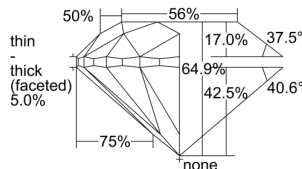

GIA®

FACSIMILE

GIA REPORT

7343233501

Verify this report at GIA.edu

GIA NATURAL DIAMOND DOSSIER®

December 04, 2019
GIA Report Number 7343233501
Shape and Cutting Style ..... Round Brilliant
Measurements ..... 5.50 - 5.55 x 3.59 mm

GRADING RESULTS

Carat Weight ..... 0.70 carat
Color Grade ..... F
Clarity Grade VS1
Cut Grade ..... Very Good

ADDITIONAL GRADING INFORMATION

Polish ..... Excellent
Symmetry ..... Excellent
Fluorescence ..... None
Clarity Characteristics..Crystal, Cloud, Pinpoint, Indented Natural
Inscription(s): GIA 7343233501

PROPORTIONS

Profile to actual proportions

GRADING SCALES

GIA COLOR SCALE

COLORLESS	D
	E
	F
	G
	H
	I
	J
NEAR COLORLESS	K
	L
Faint	M
	N
	O
	P
Very Light	Q
	R
	S
	T
	U
	V
Light	W
	X
	Y
	Z

GIA CLARITY SCALE

FLAWLESS	VERY VERY SLIGHTLY INCLUDED	VVS₁	VVS₂	VS₁	VS₂	SLIGHTLY SLIGHTLY INCLUDED	SI₁	SI₂	I₁	I₂	I₃	
												VERY SLIGHTLY INCLUDED

GIA CUT SCALE

EXCELLENT
VERY GOOD
GOOD
FAIR
POOR