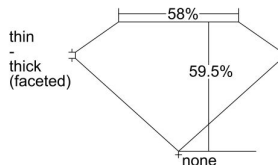

GIA®

FACSIMILE

GIA REPORT

7343141342

Verify this report at GIA.edu

GIA NATURAL DIAMOND DOSSIER®

November 20, 2019
GIA Report Number 7343141342
Shape and Cutting Style ..... Heart Brilliant
Measurements ..... 5.78 x 6.49 x 3.86 mm

GRADING RESULTS

Carat Weight ..... 0.80 carat
Color Grade ..... G
Clarity Grade VS2

ADDITIONAL GRADING INFORMATION

Polish ..... Excellent
Symmetry ..... Excellent
Fluorescence ..... Faint
Clarity Characteristics ..... Feather, Crystal
Inscription(s): GIA 7343141342

PROPORTIONS

Profile not to actual proportions

GRADING SCALES

GIA COLOR SCALE		GIA CLARITY SCALE			
COLORLESS	D	VERY VERY SLIGHTLY INCLUDED	FLAWLESS		
	E		INTERNALLY FLAWLESS		
	F		VVS₁		
	NEAR COLORLESS	G	VVS₂		
		H	VERY SLIGHTLY INCLUDED	VS₁	
		I		VS₂	
		FAINT	J	SLIGHTLY INCLUDED	SI₁
			K		SI₂
	L		I₁		
	LIGHT		M	INCLUDED	I₂
N			I₃		
O					
P					
Q					
R