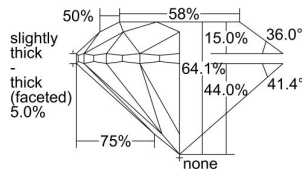

GIA®

FACSIMILE

GIA REPORT 7343044047

Verify this report at GIA.edu

GIA NATURAL DIAMOND DOSSIER®

November 04, 2019
GIA Report Number **7343044047**
Shape and Cutting Style ..... **Round Brilliant**
Measurements ..... **4.96 - 4.99 x 3.19 mm**

GRADING RESULTS

Carat Weight ..... **0.50 carat**
Color Grade ..... **H**
Clarity Grade **VVS2**
Cut Grade ..... **Very Good**

ADDITIONAL GRADING INFORMATION

Polish ..... **Excellent**
Symmetry ..... **Excellent**
Fluorescence ..... **None**
Clarity Characteristics..... **Indented Natural, Cloud, Pinpoint**
Inscription(s): **GIA 7343044047**

PROPORTIONS

Profile to actual proportions

GRADING SCALES

GIA COLOR SCALE

COLORESS	D
	E
	F
	G
	H
	I
	J
NEAR COLORESS	K
	L
FAIN	M
	N
	O
	P
VERY LIGHT	Q
	R
	S
	T
	U
	V
LIGHT	W
	X
	Y
	Z

GIA CLARITY SCALE

VERY VERY SLIGHTLY INCLUDED	FLAWLESS
	INTERNALLY FLAWLESS
VERY SLIGHTLY INCLUDED	VVS₁
	VVS₂
SLIGHTLY INCLUDED	VS₁
	VS₂
INCLUDED	SI₁
	SI₂
	I₁
	I₂
	I₃

GIA CUT SCALE

EXCELLENT
VERY GOOD
GOOD
FAIR
POOR