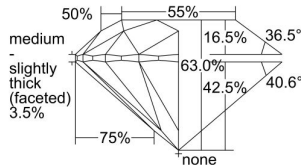

GIA®

FACSIMILE

GIA REPORT 7342452758

Verify this report at GIA.edu

GIA NATURAL DIAMOND DOSSIER®

December 30, 2019
GIA Report Number 7342452758
Shape and Cutting Style ..... Round Brilliant
Measurements ..... 4.22 - 4.28 x 2.68 mm

GRADING RESULTS

Carat Weight ..... 0.30 carat
Color Grade ..... G
Clarity Grade VVS2
Cut Grade ..... Excellent

ADDITIONAL GRADING INFORMATION

Polish ..... Very Good
Symmetry ..... Very Good
Fluorescence ..... Medium Blue
Clarity Characteristics ..... Pinpoint, Cloud, Natural
Inscription(s): GIA 7342452758

PROPORTIONS

Profile to actual proportions

GRADING SCALES

GIA COLOR SCALE	GIA CLARITY SCALE	GIA CUT SCALE	
D	FLAWLESS	EXCELLENT	
E	INTERNALLY FLAWLESS		
F		VVS₁	VERY GOOD
G	VVS₂		
H	VS₁	GOOD	
I	VS₂		
J	SI₁	FAIR	
K	SI₂		
L	I₁	POOR	
M	I₂		
N	I₃		
O			
P			
Q			
R			
S			
T			
U			
V			
W			
X			
Y			
Z