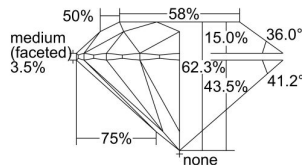

GIA®

FACSIMILE

GIA REPORT

7342352604

Verify this report at GIA.edu

GIA NATURAL DIAMOND DOSSIER®

December 18, 2019
GIA Report Number 7342352604
Shape and Cutting Style ..... Round Brilliant
Measurements ..... 4.88 - 4.91 x 3.05 mm

GRADING RESULTS

Carat Weight ..... 0.45 carat
Color Grade ..... D
Clarity Grade VVS1
Cut Grade ..... Excellent

ADDITIONAL GRADING INFORMATION

Polish ..... Excellent
Symmetry ..... Excellent
Fluorescence ..... None
Clarity Characteristics ..... Pinpoint, Feather
Inscription(s): GIA 7342352604

PROPORTIONS

Profile to actual proportions

GRADING SCALES

GIA COLOR SCALE	GIA CLARITY SCALE	GIA CUT SCALE	
D	FLAWLESS	EXCELLENT	
E	INTERNALLY FLAWLESS		
F		VVS₁	VERY GOOD
G	VVS₂		
H	VS₁	GOOD	
I	VS₂		
J	SI₁	FAIR	
K	SI₂		
L	I₁	POOR	
M			
N			
O	I₂		
P			
Q			
R	I₃		
S			
T			
U			
V			
W			
X			
Y			
Z