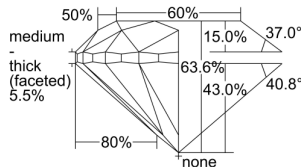

GIA®

FACSIMILE

GIA REPORT

7342330767

Verify this report at GIA.edu

GIA NATURAL DIAMOND DOSSIER®

December 16, 2019

GIA Report Number 7342330767

Shape and Cutting Style ..... Round Brilliant

Measurements ..... 4.78 - 4.81 x 3.05 mm

GRADING RESULTS

Carat Weight ..... 0.45 carat

Color Grade ..... G

Clarity Grade VS1

Cut Grade ..... Very Good

ADDITIONAL GRADING INFORMATION

Polish ..... Excellent

Symmetry ..... Excellent

Fluorescence ..... None

Clarity Characteristics..... Crystal, Cloud, Pinpoint, Needle

Inscription(s): GIA 7342330767

PROPORTIONS

Profile to actual proportions

GRADING SCALES

GIA
COLOR
SCALE

COLORESS	D
	E
	F
	G
	H
	I
	J
NEAR COLORESS	K
	L
FAINT	M
	N
	O
	P
VERY LIGHT	Q
	R
	S
	T
	U
	V
	W
	X
	Y
LIGHT	Z

GIA
CLARITY
SCALE

	FLAWLESS
	INTERNALLY FLAWLESS
VERY VERY SLIGHTLY INCLUDED	VVS₁
	VVS₂
VERY SLIGHTLY INCLUDED	VS₁
	VS₂
SLIGHTLY INCLUDED	SI₁
	SI₂
INCLUDED	I₁
	I₂
	I₃

GIA
CUT
SCALE

	EXCELLENT
	VERY GOOD
	GOOD
	FAIR
	POOR