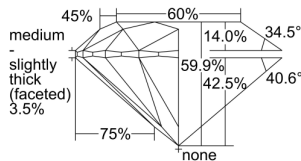

GIA®

FACSIMILE

GIA REPORT 7342230636

Verify this report at GIA.edu

GIA NATURAL DIAMOND DOSSIER®

December 03, 2019
GIA Report Number 7342230636
Shape and Cutting Style ..... Round Brilliant
Measurements ..... 4.99 - 5.00 x 2.99 mm

GRADING RESULTS

Carat Weight ..... 0.46 carat
Color Grade ..... F
Clarity Grade VS2
Cut Grade ..... Excellent

ADDITIONAL GRADING INFORMATION

Polish ..... Excellent
Symmetry ..... Excellent
Fluorescence ..... Faint
Clarity Characteristics ..... Crystal, Cloud
Inscription(s): GIA 7342230636

PROPORTIONS

Profile to actual proportions

GRADING SCALES

GIA COLOR SCALE

COLORESS	D
	E
	F
	G
	H
	I
	J
NEAR COLORESS	K
	L
FLAINT	M
	N
	O
	P
VERY FLAINT	Q
	R
	S
	T
	U
	V
	W
	X
	Y
LIGHT	Z

GIA CLARITY SCALE

VERY VERY SLIGHTLY INCLUDED	FLAWLESS
	INTERNALLY FLAWLESS
VERY SLIGHTLY INCLUDED	VVS₁
	VVS₂
SLIGHTLY INCLUDED	VS₁
	VS₂
INCLUDED	SI₁
	SI₂
	I₁
	I₂
	I₃

GIA CUT SCALE

EXCELLENT
VERY GOOD
GOOD
FAIR
POOR