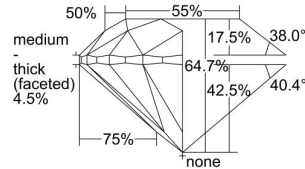

GIA®

FACSIMILE

GIA REPORT 7342157952

Verify this report at GIA.edu

GIA NATURAL DIAMOND DOSSIER®

November 21, 2019
GIA Report Number 7342157952
Shape and Cutting Style ..... Round Brilliant
Measurements ..... 5.52 - 5.57 x 3.59 mm

GRADING RESULTS

Carat Weight ..... 0.70 carat
Color Grade ..... G
Clarity Grade S11
Cut Grade ..... Very Good

ADDITIONAL GRADING INFORMATION

Polish ..... Excellent
Symmetry ..... Excellent
Fluorescence ..... None
Clarity Characteristics ..... Cloud, Crystal
Inscription(s): GIA 7342157952

PROPORTIONS

Profile to actual proportions

GRADING SCALES

GIA
COLOR
SCALE

COLORLESS	D
	E
	F
	G
	H
	I
	J
NEAR COLORLESS	K
	L
	M
	N
	O
	P
	Q
	R
	S
	T
	U
	V
	W
	X
	Y
LIGHT	Z

GIA
CLARITY
SCALE

VERY VERY SLIGHTLY INCLUDED	FLAWLESS
	INTERNALLY FLAWLESS
VERY SLIGHTLY INCLUDED	VVS₁
	VVS₂
SLIGHTLY INCLUDED	VS₁
	VS₂
INCLUDED	I₁
	I₂
	I₃

GIA
CUT
SCALE

EXCELLENT
VERY GOOD
GOOD
FAIR
POOR