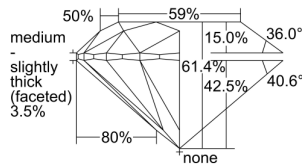

GIA®

FACSIMILE

GIA REPORT

7342046115

Verify this report at GIA.edu

GIA NATURAL DIAMOND DOSSIER®

November 04, 2019
GIA Report Number **7342046115**
Shape and Cutting Style ..... **Round Brilliant**
Measurements ..... **5.04 - 5.09 x 3.11 mm**

GRADING RESULTS

Carat Weight ..... **0.50 carat**
Color Grade ..... **G**
Clarity Grade **VVS2**
Cut Grade ..... **Excellent**

ADDITIONAL GRADING INFORMATION

Polish ..... **Excellent**
Symmetry ..... **Very Good**
Fluorescence ..... **None**
Clarity Characteristics..... **Cavity, Indented Natural, Pinpoint,
Surface Graining**

Inscription(s): GIA 7342046115

PROPORTIONS

Profile to actual proportions

GRADING SCALES

GIA COLOR SCALE

COLORLESS	D
	E
	F
	G
	H
	I
	J
NEAR COLORLESS	K
	L
	M
	N
	O
	P
	R
	S
	T
	U
	V
	W
	X
	Y
LIGHT	Z

GIA CLARITY SCALE

FLAWLESS	VERY VERY SLIGHTLY INCLUDED	VVS₁	
			VVS₂
INTERNALLY FLAWLESS	VERY SLIGHTLY INCLUDED	VS₁	
		VS₂	
SLIGHTLY INCLUDED	SLIGHTLY INCLUDED	SI₁	
		SI₂	
INCLUDED	INCLUDED	I₁	
		I₂	
		I₃	

GIA CUT SCALE

EXCELLENT
VERY GOOD
GOOD
FAIR
POOR