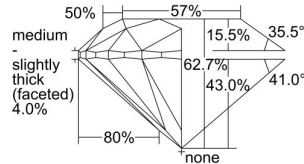

GIA®

FACSIMILE

GIA REPORT

7342004492

Verify this report at GIA.edu

GIA NATURAL DIAMOND DOSSIER®

October 24, 2019
GIA Report Number 7342004492
Shape and Cutting Style ..... Round Brilliant
Measurements ..... 5.36 - 5.38 x 3.37 mm

GRADING RESULTS

Carat Weight ..... 0.60 carat
Color Grade ..... H
Clarity Grade VS1
Cut Grade ..... Excellent

ADDITIONAL GRADING INFORMATION

Polish ..... Excellent
Symmetry ..... Excellent
Fluorescence ..... Medium Blue
Clarity Characteristics..... Crystal, Feather, Needle, Pinpoint
Inscription(s): GIA 7342004492

PROPORTIONS

Profile to actual proportions

GRADING SCALES

GIA COLOR SCALE

COLORLESS	D
	E
	F
	G
	H
	I
	J
NEAR COLORLESS	K
	L
	M
Faint	N
	O
	P
	Q
	R
	S
	T
	U
	V
	W
	X
	Y
LIGHT	Z

GIA CLARITY SCALE

VERY VERY SLIGHTLY INCLUDED	FLAWLESS
	INTERNALLY FLAWLESS
VERY SLIGHTLY INCLUDED	VVS₁
	VVS₂
SLIGHTLY INCLUDED	VS₁
	VS₂
INCLUDED	SI₁
	SI₂
	I₁
	I₂
	I₃

GIA CUT SCALE

EXCELLENT
VERY GOOD
GOOD
FAIR
POOR