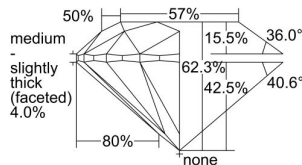

GIA®

FACSIMILE

GIA REPORT 7342004398

Verify this report at GIA.edu

GIA NATURAL DIAMOND DOSSIER®

October 24, 2019
GIA Report Number **7342004398**
Shape and Cutting Style ..... **Round Brilliant**
Measurements ..... **5.61 - 5.69 x 3.52 mm**

GRADING RESULTS

Carat Weight ..... **0.70 carat**
Color Grade ..... **H**
Clarity Grade **S11**
Cut Grade ..... **Excellent**

ADDITIONAL GRADING INFORMATION

Polish ..... **Excellent**
Symmetry ..... **Very Good**
Fluorescence ..... **None**
Clarity Characteristics..... **Crystal, Cavity**
Inscription(s): **GIA 7342004398**

PROPORTIONS

Profile to actual proportions

GRADING SCALES

GIA COLOR SCALE	GIA CLARITY SCALE	GIA CUT SCALE	
D	FLAWLESS	EXCELLENT	
E	INTERNALLY FLAWLESS		
F		VVS₁	VERY GOOD
G	VVS₂		
H	VS₁	GOOD	
I	VS₂		
J	S1₁	FAIR	
K	S1₂		
L	I₁	POOR	
M	I₂		
N	I₃		
O			
P			
Q			
R			
S			
T			
U			
V			
W			
X			
Y			
Z