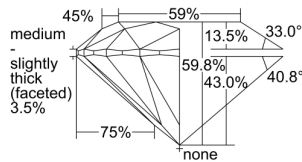

GIA®

FACSIMILE

GIA REPORT

7341476253

Verify this report at GIA.edu

GIA NATURAL DIAMOND DOSSIER®

January 02, 2020
GIA Report Number 7341476253
Shape and Cutting Style ..... Round Brilliant
Measurements ..... 4.34 - 4.38 x 2.61 mm

GRADING RESULTS

Carat Weight ..... 0.30 carat
Color Grade ..... D
Clarity Grade VVS1
Cut Grade ..... Excellent

ADDITIONAL GRADING INFORMATION

Polish ..... Excellent
Symmetry ..... Excellent
Fluorescence ..... Medium Blue
Clarity Characteristics ..... Pinpoint, Surface Graining
Inscription(s): GIA 7341476253

PROPORTIONS

Profile to actual proportions

GRADING SCALES

GIA COLOR SCALE	GIA CLARITY SCALE	GIA CUT SCALE
D	FLAWLESS	EXCELLENT
E	INTERNALLY FLAWLESS	
F	VVS₁	VERY GOOD
G		
H	VS₁	GOOD
I		
J	SI₁	FAIR
K		
L	I₁	POOR
M		
N	I₂	
O		
P	I₃	
Q		
R		
S		
T		
U		
V		
W		
X		
Y		
Z