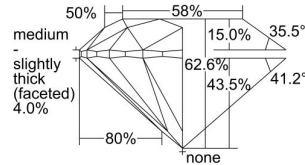

GIA®

FACSIMILE

GIA REPORT 7341459593

Verify this report at GIA.edu

GIA NATURAL DIAMOND DOSSIER®

December 31, 2019
GIA Report Number 7341459593
Shape and Cutting Style ..... Round Brilliant
Measurements ..... 4.68 - 4.71 x 2.94 mm

GRADING RESULTS

Carat Weight ..... 0.40 carat
Color Grade ..... E
Clarity Grade VS2
Cut Grade ..... Excellent

ADDITIONAL GRADING INFORMATION

Polish ..... Excellent
Symmetry ..... Excellent
Fluorescence ..... Medium Blue
Clarity Characteristics..... Crystal, Cloud, Feather, Knot
Inspection(s): GIA 7341459593

PROPORTIONS

Profile to actual proportions

GRADING SCALES

GIA COLOR SCALE

COLOREDNESS	D
	E
	F
	G
	H
	I
	J
NEAR COLORLESS	K
	L
Faint	M
	N
	O
	P
	Q
	R
	S
	T
	U
	V
	W
	X
	Y
Light	Z

GIA CLARITY SCALE

FLAWLESS	INTERNAL FLAWLESS	
		FLAWLESS
VERY VERY SLIGHTLY INCLUDED	VERY SLIGHTLY INCLUDED	
		VVS₁
VERY SLIGHTLY INCLUDED	SLIGHTLY INCLUDED	
		VVS₂
SLIGHTLY INCLUDED	INCLUDED	
		VS₁
SLIGHTLY INCLUDED	INCLUDED	
		VS₂
SLIGHTLY INCLUDED	INCLUDED	
		SI₁
SLIGHTLY INCLUDED	INCLUDED	
		SI₂
INCLUDED	INCLUDED	
		I₁
INCLUDED	INCLUDED	
		I₂
INCLUDED	INCLUDED	
		I₃

GIA CUT SCALE

EXCELLENT	
	VERY GOOD
GOOD	
	FAIR
POOR