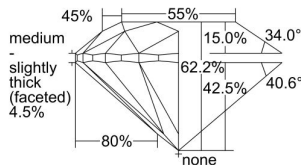

GIA®

FACSIMILE

GIA REPORT 7341453717

Verify this report at GIA.edu

GIA NATURAL DIAMOND DOSSIER®

December 30, 2019
GIA Report Number 7341453717
Shape and Cutting Style ..... Round Brilliant
Measurements ..... 4.25 - 4.28 x 2.65 mm

GRADING RESULTS

Carat Weight ..... 0.30 carat
Color Grade ..... F
Clarity Grade VS1
Cut Grade ..... Excellent

ADDITIONAL GRADING INFORMATION

Polish ..... Excellent
Symmetry ..... Very Good
Fluorescence ..... None
Clarity Characteristics..... Crystal, Feather, Cloud, Pinpoint
Inscription(s): GIA 7341453717

PROPORTIONS

Profile to actual proportions

GRADING SCALES

GIA COLOR SCALE

COLORLESS	D
	E
	F
	G
	H
	I
	J
NEAR COLORLESS	K
	L
Faint	M
	N
	O
	P
Very Light	Q
	R
	S
	T
	U
	V
Light	W
	X
	Y
	Z

GIA CLARITY SCALE

FLAWLESS	INTERNAL FLAWLESS	
		FLAWLESS
VERY VERY SLIGHTLY INCLUDED	VVS₁	
	VVS₂	
VERY SLIGHTLY INCLUDED	VS₁	
	VS₂	
SLIGHTLY INCLUDED	SI₁	
	SI₂	
INCLUDED	I₁	
	I₂	
	I₃	

GIA CUT SCALE

EXCELLENT
VERY GOOD
GOOD
FAIR
POOR