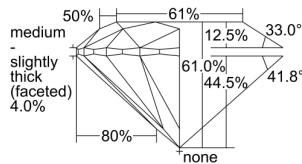

GIA®

FACSIMILE

GIA REPORT 7341352931

Verify this report at GIA.edu

GIA NATURAL DIAMOND DOSSIER®

December 17, 2019
GIA Report Number 7341352931
Shape and Cutting Style ..... Round Brilliant
Measurements ..... 4.73 - 4.77 x 2.90 mm

GRADING RESULTS

Carat Weight ..... 0.40 carat
Color Grade ..... F
Clarity Grade VS1
Cut Grade ..... Excellent

ADDITIONAL GRADING INFORMATION

Polish ..... Excellent
Symmetry ..... Excellent
Fluorescence ..... Medium Blue
Clarity Characteristics... Cloud, Crystal, Manufacturing Remnant
Feather

Inscription(s): GIA 7341352931

PROPORTIONS

Profile to actual proportions

GRADING SCALES

GIA COLOR SCALE

COLORLESS	D
	E
	F
	G
	H
	I
	J
NEAR COLORLESS	K
	L
Faint	M
	N
	O
	P
Very Light	Q
	R
	S
	T
	U
	V
Light	W
	X
	Y
	Z

GIA CLARITY SCALE

FLAWLESS	VERY VERY SLIGHTLY INCLUDED	VS₁	VS₂	SL₁	SL₂	I₁	I₂	I₃	
									FLAWLESS
INTERNALLY FLAWLESS	VERY SLIGHTLY INCLUDED								

GIA CUT SCALE

EXCELLENT
VERY GOOD
GOOD
FAIR
POOR