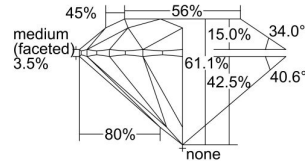

GIA®

FACSIMILE

GIA REPORT 7341292976

Verify this report at GIA.edu

GIA NATURAL DIAMOND DOSSIER®

December 11, 2019
GIA Report Number 7341292976
Shape and Cutting Style ..... Round Brilliant
Measurements ..... 5.43 - 5.46 x 3.33 mm

GRADING RESULTS

Carat Weight ..... 0.60 carat
Color Grade ..... F
Clarity Grade VS2
Cut Grade ..... Excellent

ADDITIONAL GRADING INFORMATION

Polish ..... Very Good
Symmetry ..... Excellent
Fluorescence ..... None
Clarity Characteristics..... Feather, Cloud, Crystal
Inscription(s): GIA 7341292976

PROPORTIONS

Profile to actual proportions

GRADING SCALES

GIA COLOR SCALE

COLORED	D
	E
	F
	G
	H
	I
	J
NEAR COLORLESS	K
	L
Faint	M
	N
	O
	P
	Q
	R
	S
	T
	U
	V
	W
	X
	Y
	Z

GIA CLARITY SCALE

VERY VERY SLIGHTLY INCLUDED	FLAWLESS
	INTERNALLY FLAWLESS
VERY SLIGHTLY INCLUDED	VVS₁
	VVS₂
SLIGHTLY INCLUDED	VS₁
	VS₂
INCLUDED	SI₁
	SI₂
	I₁
	I₂
	I₃

GIA CUT SCALE

EXCELLENT
VERY GOOD
GOOD
FAIR
POOR