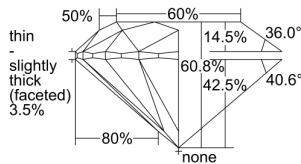

GIA®

FACSIMILE

GIA REPORT 7341263636

Verify this report at GIA.edu

GIA NATURAL DIAMOND DOSSIER®

December 09, 2019
GIA Report Number **7341263636**
Shape and Cutting Style ..... **Round Brilliant**
Measurements ..... **4.27 - 4.32 x 2.61 mm**

GRADING RESULTS

Carat Weight ..... **0.30 carat**
Color Grade ..... **F**
Clarity Grade **VS1**
Cut Grade ..... **Excellent**

ADDITIONAL GRADING INFORMATION

Polish ..... **Excellent**
Symmetry ..... **Very Good**
Fluorescence ..... **None**
Clarity Characteristics..... **Feather, Needle, Pinpoint**
Inscription(s): **GIA 7341263636**

PROPORTIONS

GRADING SCALES

GIA COLOR SCALE

COLORLESS	D
	E
	F
	G
	H
	I
	J
NEAR COLORLESS	K
	L
Faint	M
	N
	O
	P
Very Light	Q
	R
	S
	T
	U
	V
Light	W
	X
	Y
	Z

GIA CLARITY SCALE

FLAWLESS	VERY VERY SLIGHTLY INCLUDED	VS₁	VS₂	VS₁	VS₂	SLIGHTLY INCLUDED	SI₁	SI₂	I₁	I₂	I₃	
												VERY SLIGHTLY INCLUDED
INTERNALLY FLAWLESS												

GIA CUT SCALE

EXCELLENT
VERY GOOD
GOOD
FAIR
POOR