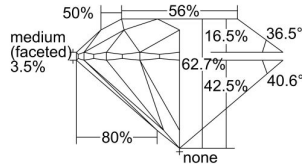

GIA®

FACSIMILE

GIA REPORT

7341085469

Verify this report at GIA.edu

GIA NATURAL DIAMOND DOSSIER®

November 06, 2019
GIA Report Number **7341085469**
Shape and Cutting Style ..... **Round Brilliant**
Measurements ..... **5.23 - 5.27 x 3.29 mm**

GRADING RESULTS

Carat Weight ..... **0.56 carat**
Color Grade ..... **H**
Clarity Grade **VS1**
Cut Grade ..... **Excellent**

ADDITIONAL GRADING INFORMATION

Polish ..... **Excellent**
Symmetry ..... **Excellent**
Fluorescence ..... **Strong Blue**
Clarity Characteristics ..... **Crystal, Pinpoint**
Inscription(s): **GIA 7341085469**

PROPORTIONS

Profile to actual proportions

GRADING SCALES

GIA COLOR SCALE

COLOURLESS	D
	E
	F
	G
	H
NEAR COLOURLESS	I
	J
	K
	L
FAIN	M
	N
	O
	P
	Q
VERY LIGHT	R
	S
	T
	U
	V
	W
	X
	Y
LIGHT	Z

GIA CLARITY SCALE

FLAWLESS	INTERNAL FLAWLESS	VERY VERY SLIGHTLY INCLUDED	VERY SLIGHTLY INCLUDED	SLIGHTLY INCLUDED	INCLUDED	
						FLAWLESS
		VVS₁	VVS₂	VS₁	VS₂	
				SI₁	SI₂	
					I₁	
					I₂	
					I₃	

GIA CUT SCALE

EXCELLENT
VERY GOOD
GOOD
FAIR
POOR