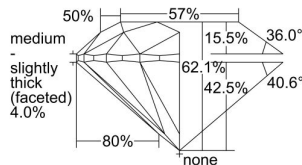

GIA®

FACSIMILE

GIA REPORT

7341081828

Verify this report at GIA.edu

GIA NATURAL DIAMOND DOSSIER®

November 06, 2019
GIA Report Number **7341081828**
Shape and Cutting Style ..... **Round Brilliant**
Measurements ..... **4.72 - 4.74 x 2.94 mm**

GRADING RESULTS

Carat Weight ..... **0.41 carat**
Color Grade ..... **D**
Clarity Grade **VS2**
Cut Grade ..... **Excellent**

ADDITIONAL GRADING INFORMATION

Polish ..... **Excellent**
Symmetry ..... **Excellent**
Fluorescence ..... **Medium Blue**
Clarity Characteristics ..... **Crystal**
Inscription(s): **GIA 7341081828**

PROPORTIONS

Profile to actual proportions

GRADING SCALES

GIA COLOR SCALE	GIA CLARITY SCALE	GIA CUT SCALE	
D	FLAWLESS	EXCELLENT	
E	INTERNALLY FLAWLESS		
F		VVS₁	VERY GOOD
G	VVS₂		
H	VS₁	GOOD	
I	VS₂		
J	SI₁	FAIR	
K	SI₂		
L	I₁	POOR	
M	I₂		
N	I₃		
O			
P			
Q			
R			
S			
T			
U			
V			
W			
X			
Y			
Z