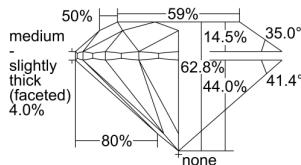

GIA®

FACSIMILE

GIA REPORT 7338996807

Verify this report at GIA.edu

GIA NATURAL DIAMOND DOSSIER®

October 23, 2019
GIA Report Number **7338996807**
Shape and Cutting Style ..... **Round Brilliant**
Measurements ..... **5.63 - 5.68 x 3.55 mm**

GRADING RESULTS

Carat Weight ..... **0.70 carat**
Color Grade ..... **F**
Clarity Grade **VVS2**
Cut Grade ..... **Excellent**

ADDITIONAL GRADING INFORMATION

Polish ..... **Excellent**
Symmetry ..... **Excellent**
Fluorescence ..... **None**
Clarity Characteristics..... **Cloud, Pinpoint, Indented Natural**
Inscription(s): **GIA 7338996807**

PROPORTIONS

Profile to actual proportions

GRADING SCALES

GIA COLOR SCALE

COLORESS	D
	E
	F
	G
	H
	I
	J
NEAR COLORESS	K
	L
FANIT	M
	N
	O
	P
VERY LIGHT	R
	S
	T
	U
	V
	W
	X
	Y
LIGHT	Z

GIA CLARITY SCALE

VERY VERY SLIGHTLY INCLUDED	FLAWLESS
	INTERNALLY FLAWLESS
VERY SLIGHTLY INCLUDED	VVS₁
	VVS₂
SLIGHTLY INCLUDED	VS₁
	VS₂
INCLUDED	SI₁
	SI₂
	I₁
	I₂
	I₃

GIA CUT SCALE

EXCELLENT
VERY GOOD
GOOD
FAIR
POOR