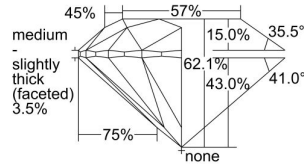

GIA®

FACSIMILE

GIA REPORT 7338937698

Verify this report at GIA.edu

GIA NATURAL DIAMOND DOSSIER®

October 17, 2019
GIA Report Number 7338937698
Shape and Cutting Style ..... Round Brilliant
Measurements ..... 4.56 - 4.60 x 2.84 mm

GRADING RESULTS

Carat Weight ..... 0.37 carat
Color Grade ..... H
Clarity Grade VS2
Cut Grade ..... Excellent

ADDITIONAL GRADING INFORMATION

Polish ..... Excellent
Symmetry ..... Very Good
Fluorescence ..... Medium Blue
Clarity Characteristics..... Crystal, Cloud
Inscription(s): GIA 7338937698

PROPORTIONS

Profile to actual proportions

GRADING SCALES

GIA COLOR SCALE	GIA CLARITY SCALE	GIA CUT SCALE	
D	FLAWLESS	EXCELLENT	
E	INTERNALLY FLAWLESS		
F		VVS₁	VERY GOOD
G	VVS₂		
H	VS₁	GOOD	
I	VS₂		
J	SI₁	FAIR	
K	SI₂		
L	I₁	POOR	
M	I₂		
N	I₃		
O			
P			
Q			
R			
S			
T			
U			
V			
W			
X			
Y			
Z