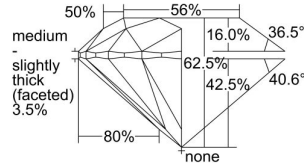

GIA®

FACSIMILE

GIA REPORT

7338931650

Verify this report at GIA.edu

GIA NATURAL DIAMOND DOSSIER®

October 17, 2019
GIA Report Number 7338931650
Shape and Cutting Style ..... Round Brilliant
Measurements ..... 4.67 - 4.71 x 2.93 mm

GRADING RESULTS

Carat Weight ..... 0.40 carat
Color Grade ..... F
Clarity Grade VS1
Cut Grade ..... Excellent

ADDITIONAL GRADING INFORMATION

Polish ..... Excellent
Symmetry ..... Very Good
Fluorescence ..... None
Clarity Characteristics..... Feather, Cloud, Pinpoint, Indented
Natural

Inscription(s): GIA 7338931650

PROPORTIONS

Profile to actual proportions