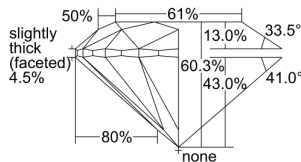

GIA®

FACSIMILE

GIA REPORT 7338930269

Verify this report at GIA.edu

GIA NATURAL DIAMOND DOSSIER®

October 16, 2019
GIA Report Number 7338930269
Shape and Cutting Style ..... Round Brilliant
Measurements ..... 4.47 - 4.49 x 2.70 mm

GRADING RESULTS

Carat Weight ..... 0.33 carat
Color Grade ..... G
Clarity Grade VS1
Cut Grade ..... Excellent

ADDITIONAL GRADING INFORMATION

Polish ..... Excellent
Symmetry ..... Excellent
Fluorescence ..... None
Clarity Characteristics ..... Crystal
Inscription(s): GIA 7338930269

PROPORTIONS

Profile to actual proportions

GRADING SCALES

GIA COLOR SCALE	GIA CLARITY SCALE	GIA CUT SCALE	
D	FLAWLESS	EXCELLENT	
E	INTERNALLY FLAWLESS		
F		VVS₁	VERY GOOD
G	VVS₂		
H	VS₁	GOOD	
I	VS₂		
J	SI₁	FAIR	
K	SI₂		
L	I₁	POOR	
M			
N	I₂		
O			
P	I₃		
Q			
R			
S			
T			
U			
V			
W			
X			
Y			
Z