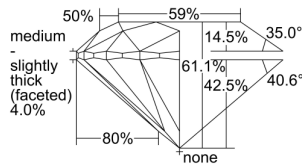

GIA®

FACSIMILE

GIA REPORT

7338650424

Verify this report at GIA.edu

GIA NATURAL DIAMOND DOSSIER®

September 10, 2019
GIA Report Number **7338650424**
Shape and Cutting Style ..... **Round Brilliant**
Measurements ..... **4.29 - 4.31 x 2.63 mm**

GRADING RESULTS

Carat Weight ..... **0.30 carat**
Color Grade ..... **D**
Clarity Grade **VS1**
Cut Grade ..... **Excellent**

ADDITIONAL GRADING INFORMATION

Polish ..... **Excellent**
Symmetry ..... **Excellent**
Fluorescence ..... **Faint**
Clarity Characteristics..... **Crystal, Cloud**
Inscription(s): **GIA 7338650424**

PROPORTIONS

Profile to actual proportions

GRADING SCALES

GIA COLOR SCALE

COLORESS	D
	E
	F
	G
	H
	I
	J
NEAR COLORESS	K
	L
FAIN	M
	N
	O
	P
VERY LIGHT	Q
	R
	S
	T
	U
	V
	W
	X
	Y
LIGHT	Z

GIA CLARITY SCALE

VERY VERY SLIGHTLY INCLUDED	FLAWLESS
	INTERNALLY FLAWLESS
VERY SLIGHTLY INCLUDED	VVS₁
	VVS₂
SLIGHTLY INCLUDED	VS₁
	VS₂
INCLUDED	SI₁
	SI₂
	I₁
	I₂
	I₃

GIA CUT SCALE

EXCELLENT
VERY GOOD
GOOD
FAIR
POOR