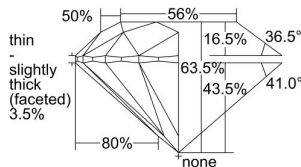

GIA®

FACSIMILE

GIA REPORT

7338610114

Verify this report at GIA.edu

GIA NATURAL DIAMOND DOSSIER®

September 05, 2019
GIA Report Number 7338610114
Shape and Cutting Style ..... Round Brilliant
Measurements ..... 5.31 - 5.37 x 3.39 mm

GRADING RESULTS

Carat Weight ..... 0.60 carat
Color Grade ..... G
Clarity Grade VS1
Cut Grade ..... Excellent

ADDITIONAL GRADING INFORMATION

Polish ..... Excellent
Symmetry ..... Very Good
Fluorescence ..... Medium Blue
Clarity Characteristics..Crystal, Cloud, Pinpoint, Indented Natural
Inscription(s): GIA 7338610114

PROPORTIONS

Profile to actual proportions

GRADING SCALES

GIA COLOR SCALE

COLOREDNESS	D
	E
	F
	G
	H
	I
	J
NEAR COLORLESS	K
	L
Faint	M
	N
	O
	P
Very Light	Q
	R
	S
	T
	U
	V
Light	W
	X
	Y
	Z

GIA CLARITY SCALE

VERY VERY SLIGHTLY INCLUDED	FLAWLESS
	INTERNALLY FLAWLESS
VERY SLIGHTLY INCLUDED	VVS₁
	VVS₂
SLIGHTLY INCLUDED	VS₁
	VS₂
INCLUDED	SI₁
	SI₂
INCLUDED	I₁
	I₂
	I₃

GIA CUT SCALE

EXCELLENT	VERY GOOD	GOOD	FAIR	POOR