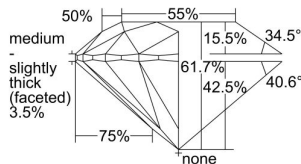

GIA®

FACSIMILE

GIA REPORT 7338577999

Verify this report at GIA.edu

GIA NATURAL DIAMOND DOSSIER®

August 28, 2019
GIA Report Number 7338577999
Shape and Cutting Style ..... Round Brilliant
Measurements ..... 5.39 - 5.42 x 3.34 mm

GRADING RESULTS

Carat Weight ..... 0.60 carat
Color Grade ..... G
Clarity Grade VVS1
Cut Grade ..... Excellent

ADDITIONAL GRADING INFORMATION

Polish ..... Excellent
Symmetry ..... Excellent
Fluorescence ..... Strong Blue
Clarity Characteristics ..... Pinpoint
Inscription(s): GIA 7338577999

PROPORTIONS

Profile to actual proportions

GRADING SCALES

GIA COLOR SCALE	GIA CLARITY SCALE	GIA CUT SCALE	
D	FLAWLESS	EXCELLENT	
E	INTERNALLY FLAWLESS		
F		VVS₁	VERY GOOD
G	VVS₂		
H	VS₁	GOOD	
I	VS₂		
J	SI₁	FAIR	
K	SI₂		
L	I₁	POOR	
M	I₂		
N	I₃		
O			
P			
Q			
R			
S			
T			
U			
V			
W			
X			
Y			
Z