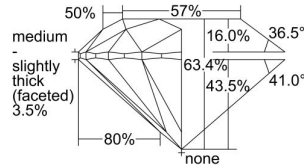

GIA®

FACSIMILE

GIA REPORT 7338469730

Verify this report at GIA.edu

GIA NATURAL DIAMOND DOSSIER®

August 09, 2019
GIA Report Number **7338469730**
Shape and Cutting Style ..... **Round Brilliant**
Measurements ..... **6.08 - 6.15 x 3.88 mm**

GRADING RESULTS

Carat Weight ..... **0.90 carat**
Color Grade ..... **G**
Clarity Grade **VS1**
Cut Grade ..... **Excellent**

ADDITIONAL GRADING INFORMATION

Polish ..... **Excellent**
Symmetry ..... **Very Good**
Fluorescence ..... **None**
Clarity Characteristics..... **Crystal, Cloud, Needle, Pinpoint**
Inscription(s): **GIA 7338469730**

PROPORTIONS

Profile to actual proportions

GRADING SCALES

GIA COLOR SCALE	GIA CLARITY SCALE	GIA CUT SCALE	
D	FLAWLESS	EXCELLENT	
E	INTERNALLY FLAWLESS		
F		VVS₁	VERY GOOD
G	VVS₂		
H	VS₁	GOOD	
I	VS₂		
J	SI₁	FAIR	
K	SI₂		
L	I₁	POOR	
M	I₂		
N	I₃		
O			
P			
Q			
R			
S			
T			
U			
V			
W			
X			
Y			
Z