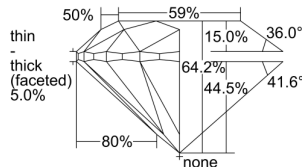

GIA®

FACSIMILE

GIA REPORT

7338368016

Verify this report at GIA.edu

GIA NATURAL DIAMOND DOSSIER®

July 26, 2019
GIA Report Number **7338368016**
Shape and Cutting Style ..... **Round Brilliant**
Measurements ..... **5.55 - 5.59 x 3.58 mm**

GRADING RESULTS

Carat Weight ..... **0.70 carat**
Color Grade ..... **H**
Clarity Grade **S11**
Cut Grade ..... **Very Good**

ADDITIONAL GRADING INFORMATION

Polish ..... **Excellent**
Symmetry ..... **Excellent**
Fluorescence ..... **None**
Clarity Characteristics..... **Crystal, Feather, Cloud**
Inscription(s): **GIA 7338368016**

PROPORTIONS

Profile to actual proportions

GRADING SCALES

GIA COLOR SCALE	GIA CLARITY SCALE	GIA CUT SCALE	
D	FLAWLESS	EXCELLENT	
E	INTERNALLY FLAWLESS		
F		VVS₁	VERY GOOD
G	VVS₂		
H	VS₁	GOOD	
I	VS₂		
J	S1₁	FAIR	
K	S1₂		
L	I₁	POOR	
M	I₂		
N	I₃		
O			
P			
Q			
R			
S			
T			
U			
V			
W			
X			
Y			
Z