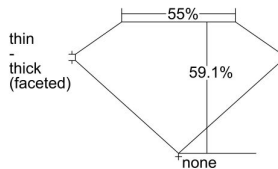

GIA®

FACSIMILE

GIA REPORT

7338275218

Verify this report at GIA.edu

GIA NATURAL DIAMOND DOSSIER®

July 19, 2019
GIA Report Number 7338275218
Shape and Cutting Style ..... Heart Brilliant
Measurements ..... 5.33 x 6.27 x 3.70 mm

GRADING RESULTS

Carat Weight ..... 0.70 carat
Color Grade ..... F
Clarity Grade VVS1

ADDITIONAL GRADING INFORMATION

Polish ..... Excellent
Symmetry ..... Excellent
Fluorescence ..... Faint
Clarity Characteristics..... Internal Graining, Cavity, Surface Graining

Inscription(s): GIA 7338275218

PROPORTIONS

Profile not to actual proportions

GRADING SCALES

GIA COLOR SCALE		GIA CLARITY SCALE			
COLORLESS	D	VERY VERY SLIGHTLY INCLUDED	FLAWLESS		
	E		INTERNALLY FLAWLESS		
	F	VERY SLIGHTLY INCLUDED	VVS₁		
	G		VVS₂		
	H		VS₁		
	NEAR COLORLESS	I	SLIGHTLY INCLUDED	VS₂	
		J		SI₁	
		FAINT	K	INCLUDED	SI₂
			L		I₁
			M		I₂
N			I₃		
VERT LIGHT	O	LIGHT			
	P				
	Q				
	R				
	S				
	T				
LIGHT	U				
	V				
	W				
	X				
Y					
Z