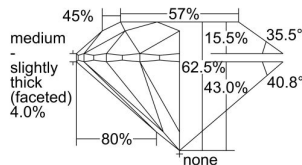

GIA®

FACSIMILE

GIA REPORT 7338072499

Verify this report at GIA.edu

GIA NATURAL DIAMOND DOSSIER®

June 14, 2019
GIA Report Number 7338072499
Shape and Cutting Style ..... Round Brilliant
Measurements ..... 5.66 - 5.70 x 3.55 mm

GRADING RESULTS

Carat Weight ..... 0.71 carat
Color Grade ..... F
Clarity Grade VVS1
Cut Grade ..... Excellent

ADDITIONAL GRADING INFORMATION

Polish ..... Excellent
Symmetry ..... Excellent
Fluorescence ..... None
Clarity Characteristics ..... Pinpoint
Inscription(s): GIA 7338072499

PROPORTIONS

Profile to actual proportions

GRADING SCALES

GIA COLOR SCALE

COLORESS	D
	E
	F
	G
	H
	I
	J
NEAR COLORESS	K
	L
FANIT	M
	N
	O
	P
VERY LIGHT	Q
	R
	S
	T
	U
	V
	W
	X
	Y
LIGHT	Z

GIA CLARITY SCALE

FLAWLESS	VERY VERY SLIGHTLY INCLUDED	VVS₁	
			VVS₂
INTERNALLY FLAWLESS	VERY SLIGHTLY INCLUDED	VS₁	
		VS₂	
SLIGHTLY INCLUDED	SLIGHTLY INCLUDED	SI₁	
		SI₂	
INCLUDED	INCLUDED	I₁	
		I₂	
		I₃	

GIA CUT SCALE

EXCELLENT
VERY GOOD
GOOD
FAIR
POOR