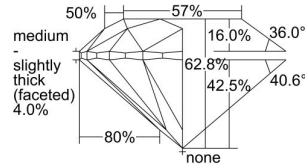

GIA®

FACSIMILE

GIA REPORT

7336997461

Verify this report at GIA.edu

GIA NATURAL DIAMOND DOSSIER®

October 24, 2019
GIA Report Number 7336997461
Shape and Cutting Style ..... Round Brilliant
Measurements ..... 5.01 - 5.05 x 3.16 mm

GRADING RESULTS

Carat Weight ..... 0.50 carat
Color Grade ..... H
Clarity Grade S11
Cut Grade ..... Excellent

ADDITIONAL GRADING INFORMATION

Polish ..... Excellent
Symmetry ..... Excellent
Fluorescence ..... Faint
Clarity Characteristics..... Cloud, Crystal, Feather
Inscription(s): GIA 7336997461

PROPORTIONS

Profile to actual proportions

GRADING SCALES

GIA COLOR SCALE

COLORED	D
	E
	F
	G
	H
	I
	J
NEAR COLORLESS	K
	L
	M
Faint	N
	O
	P
	Q
	R
	S
	T
	U
	V
	W
	X
	Y
Light	Z

GIA CLARITY SCALE

VERY VERY SLIGHTLY INCLUDED	FLAWLESS
	INTERNALLY FLAWLESS
VERY SLIGHTLY INCLUDED	VVS₁
	VVS₂
SLIGHTLY INCLUDED	VS₁
	VS₂
INCLUDED	SI₁
	SI₂
INCLUDED	I₁
	I₂
	I₃

GIA CUT SCALE

EXCELLENT
VERY GOOD
GOOD
FAIR
POOR