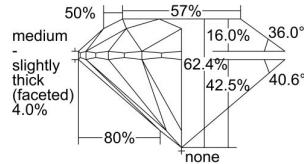

GIA®

FACSIMILE

GIA REPORT

7336995391

Verify this report at GIA.edu

GIA NATURAL DIAMOND DOSSIER®

October 24, 2019
GIA Report Number 7336995391
Shape and Cutting Style ..... Round Brilliant
Measurements ..... 5.01 - 5.08 x 3.15 mm

GRADING RESULTS

Carat Weight ..... 0.50 carat
Color Grade ..... F
Clarity Grade VS2
Cut Grade ..... Excellent

ADDITIONAL GRADING INFORMATION

Polish ..... Excellent
Symmetry ..... Very Good
Fluorescence ..... None
Clarity Characteristics ..... Crystal, Cloud
Inscription(s): GIA 7336995391

PROPORTIONS

Profile to actual proportions

GRADING SCALES

GIA COLOR SCALE

COLOREDNESS	D
	E
	F
	G
	H
	I
	J
NEAR COLORLESS	K
	L
Faint	M
	N
	O
	P
Very Light	Q
	R
	S
	T
	U
	V
Light	W
	X
	Y
	Z

GIA CLARITY SCALE

VERY VERY SLIGHTLY INCLUDED	FLAWLESS
	INTERNALLY FLAWLESS
VERY SLIGHTLY INCLUDED	VVS₁
	VVS₂
SLIGHTLY INCLUDED	VS₁
	VS₂
INCLUDED	SI₁
	SI₂
INCLUDED	I₁
	I₂
	I₃

GIA CUT SCALE

EXCELLENT
VERY GOOD
GOOD
FAIR
POOR