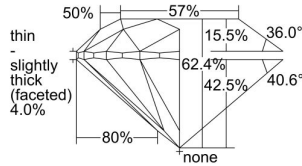

GIA®

FACSIMILE

GIA REPORT

7336994149

Verify this report at GIA.edu

GIA NATURAL DIAMOND DOSSIER®

October 23, 2019
GIA Report Number 7336994149
Shape and Cutting Style ..... Round Brilliant
Measurements ..... 4.23 - 4.28 x 2.66 mm

GRADING RESULTS

Carat Weight ..... 0.30 carat
Color Grade ..... D
Clarity Grade VS2
Cut Grade ..... Excellent

ADDITIONAL GRADING INFORMATION

Polish ..... Excellent
Symmetry ..... Very Good
Fluorescence ..... Faint
Clarity Characteristics ..... Crystal, Indented Natural
Inscription(s): GIA 7336994149

PROPORTIONS

Profile to actual proportions

GRADING SCALES

GIA COLOR SCALE	GIA CLARITY SCALE	GIA CUT SCALE	
D	FLAWLESS	EXCELLENT	
E	INTERNALLY FLAWLESS		
F		VVS₁	VERY GOOD
G	VVS₂		
H	VS₁	GOOD	
I	VS₂		
J	SI₁	FAIR	
K	SI₂		
L	I₁	POOR	
M	I₂		
N	I₃		
O			
P			
Q			
R			
S			
T			
U			
V			
W			
X			
Y			
Z