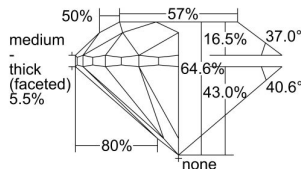

GIA®

FACSIMILE

GIA REPORT 7336977290

Verify this report at GIA.edu

GIA NATURAL DIAMOND DOSSIER®

November 22, 2019
GIA Report Number 7336977290
Shape and Cutting Style ..... Round Brilliant
Measurements ..... 5.51 - 5.55 x 3.57 mm

GRADING RESULTS

Carat Weight ..... 0.70 carat
Color Grade ..... E
Clarity Grade VS2
Cut Grade ..... Very Good

ADDITIONAL GRADING INFORMATION

Polish ..... Excellent
Symmetry ..... Very Good
Fluorescence ..... None
Clarity Characteristics ..... Crystal, Cloud
Inscription(s): GIA 7336977290

PROPORTIONS

Profile to actual proportions

GRADING SCALES

GIA COLOR SCALE	GIA CLARITY SCALE	GIA CUT SCALE
COLOURLESS	FLAWLESS	EXCELLENT
D	INTERNALLY FLAWLESS	
E	VVS₁	VERY GOOD
F		
G	VVS₂	
H	VS₁	GOOD
I		
J	VS₂	
K	SI₁	FAIR
L		
M	SI₂	
N	I₁	POOR
O		
P	I₂	
Q	I₃	
R		
S		
T		
U		
V		
W		
X		
Y		
Z