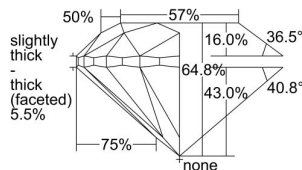

GIA®

FACSIMILE

GIA REPORT 7336959915

Verify this report at GIA.edu

GIA NATURAL DIAMOND DOSSIER®

October 19, 2019
GIA Report Number 7336959915
Shape and Cutting Style ..... Round Brilliant
Measurements ..... 5.48 - 5.55 x 3.58 mm

GRADING RESULTS

Carat Weight ..... 0.70 carat
Color Grade ..... D
Clarity Grade VS1
Cut Grade ..... Very Good

ADDITIONAL GRADING INFORMATION

Polish ..... Excellent
Symmetry ..... Very Good
Fluorescence ..... None
Clarity Characteristics..... Crystal, Indented Natural
Inscription(s): GIA 7336959915

PROPORTIONS

Profile to actual proportions

GRADING SCALES

GIA COLOR SCALE

COLORESS	D
	E
	F
	G
	H
	I
	J
NEAR COLORESS	K
	L
Faint	M
	N
	O
	P
Very Light	Q
	R
	S
	T
	U
	V
Light	W
	X
	Y
	Z

GIA CLARITY SCALE

VERY VERY SLIGHTLY INCLUDED	FLAWLESS
	INTERNALLY FLAWLESS
VERY SLIGHTLY INCLUDED	VVS₁
	VVS₂
SLIGHTLY INCLUDED	VS₁
	VS₂
INCLUDED	SI₁
	SI₂
INCLUDED	I₁
	I₂
	I₃

GIA CUT SCALE

EXCELLENT	VERY VERY SLIGHTLY INCLUDED	
		VERY SLIGHTLY INCLUDED
VERY GOOD	VERY SLIGHTLY INCLUDED	
	SLIGHTLY INCLUDED	
GOOD	INCLUDED	
	INCLUDED	
FAIR	INCLUDED	
	INCLUDED	
POOR	INCLUDED	
	INCLUDED