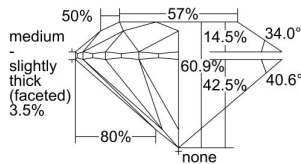

GIA®

FACSIMILE

GIA REPORT 7336943422

Verify this report at GIA.edu

GIA NATURAL DIAMOND DOSSIER®

October 19, 2019
GIA Report Number 7336943422
Shape and Cutting Style ..... Round Brilliant
Measurements ..... 4.29 - 4.33 x 2.62 mm

GRADING RESULTS

Carat Weight ..... 0.30 carat
Color Grade ..... G
Clarity Grade VVS1
Cut Grade ..... Excellent

ADDITIONAL GRADING INFORMATION

Polish ..... Excellent
Symmetry ..... Excellent
Fluorescence ..... Faint
Clarity Characteristics ..... Cavity, Feather
Inscription(s): GIA 7336943422

PROPORTIONS

Profile to actual proportions

GRADING SCALES

GIA COLOR SCALE

COLORESS	D
	E
	F
	G
	H
	I
	J
NEAR COLORESS	K
	L
Faint	M
	N
	O
	P
	R
	S
	T
	U
	V
	W
	X
	Y
Light	Z

GIA CLARITY SCALE

FLAWLESS	VERY VERY SLIGHTLY INCLUDED	VVS₁	
			VVS₂
INTERNALLY FLAWLESS	VERY SLIGHTLY INCLUDED	VS₁	
		VS₂	
SLIGHTLY INCLUDED	SLIGHTLY INCLUDED	SI₁	
		SI₂	
INCLUDED	INCLUDED	I₁	
		I₂	
		I₃	

GIA CUT SCALE

EXCELLENT	VERY GOOD	GOOD	FAIR	POOR