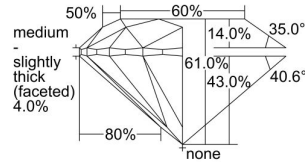

GIA®

FACSIMILE

GIA REPORT 7336935529

Verify this report at GIA.edu

GIA NATURAL DIAMOND DOSSIER®

October 17, 2019
GIA Report Number 7336935529
Shape and Cutting Style ..... Round Brilliant
Measurements ..... 4.27 - 4.31 x 2.62 mm

GRADING RESULTS

Carat Weight ..... 0.30 carat
Color Grade ..... H
Clarity Grade VS1
Cut Grade ..... Excellent

ADDITIONAL GRADING INFORMATION

Polish ..... Excellent
Symmetry ..... Excellent
Fluorescence ..... Medium Blue
Clarity Characteristics..... Cloud, Pinpoint, Needle
Inscription(s): GIA 7336935529

PROPORTIONS

Profile to actual proportions

GRADING SCALES

GIA COLOR SCALE

COLORESS	D
	E
	F
	G
	H
	I
	J
NEAR COLORESS	K
	L
FLAINT	M
	N
	O
	P
	Q
VERY LIGHT	R
	S
	T
	U
	V
	W
	X
	Y
LIGHT	Z

GIA CLARITY SCALE

VERY VERY SLIGHTLY INCLUDED	FLAWLESS
	INTERNALLY FLAWLESS
VERY SLIGHTLY INCLUDED	VVS₁
	VVS₂
SLIGHTLY INCLUDED	VS₁
	VS₂
INCLUDED	SI₁
	SI₂
INCLUDED	I₁
	I₂
	I₃

GIA CUT SCALE

EXCELLENT
VERY GOOD
GOOD
FAIR
POOR